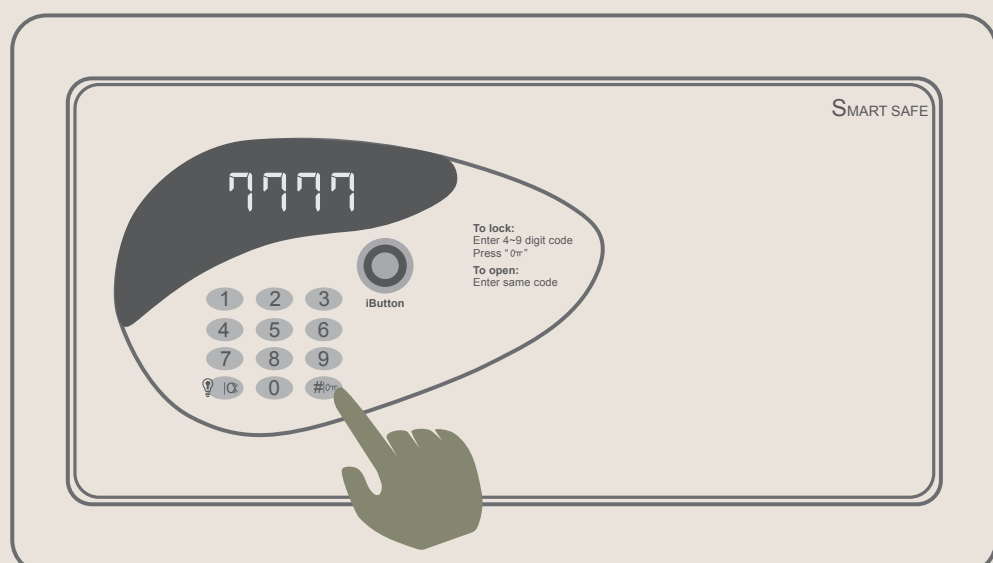

Closing the safe

The door must be held down

01 Enter the code that you set (4 digits)
Press "#/0π" at the bottom-right corner to confirm the code