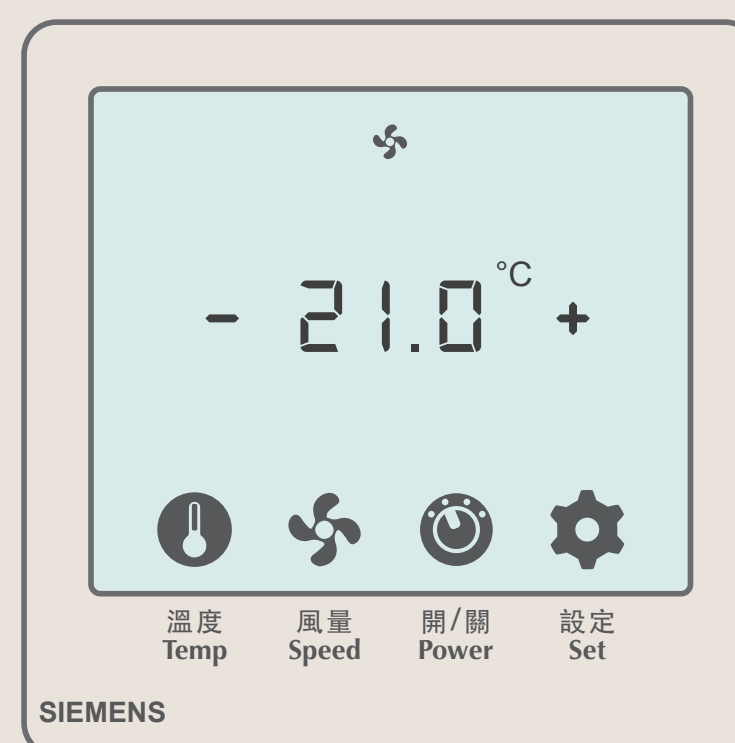

## How to switch the panel On/Off

**01** Touch the center of the panel, until the screen lights up

**02** The panel will enter standby when untouched for 5 seconds