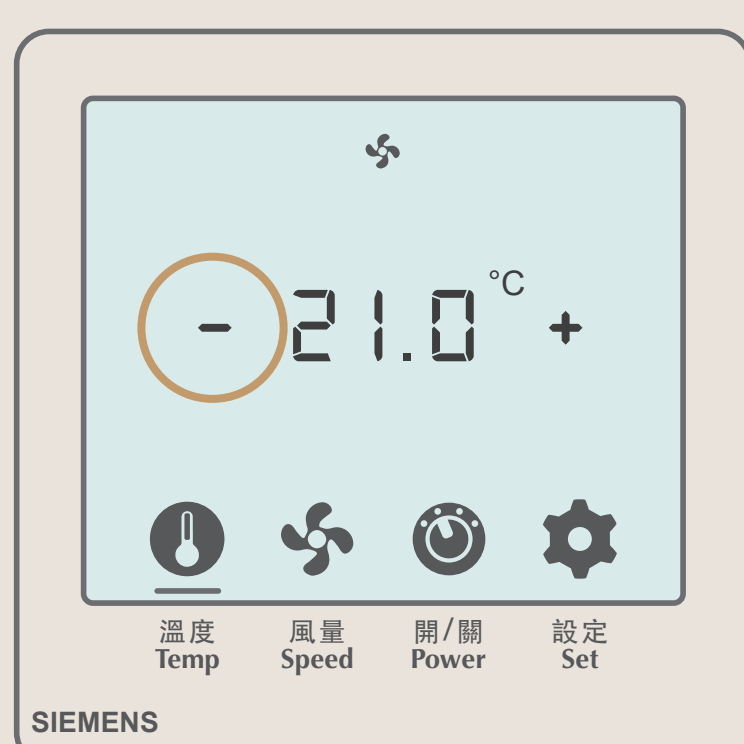

03 Tap “-” to lower the temperature