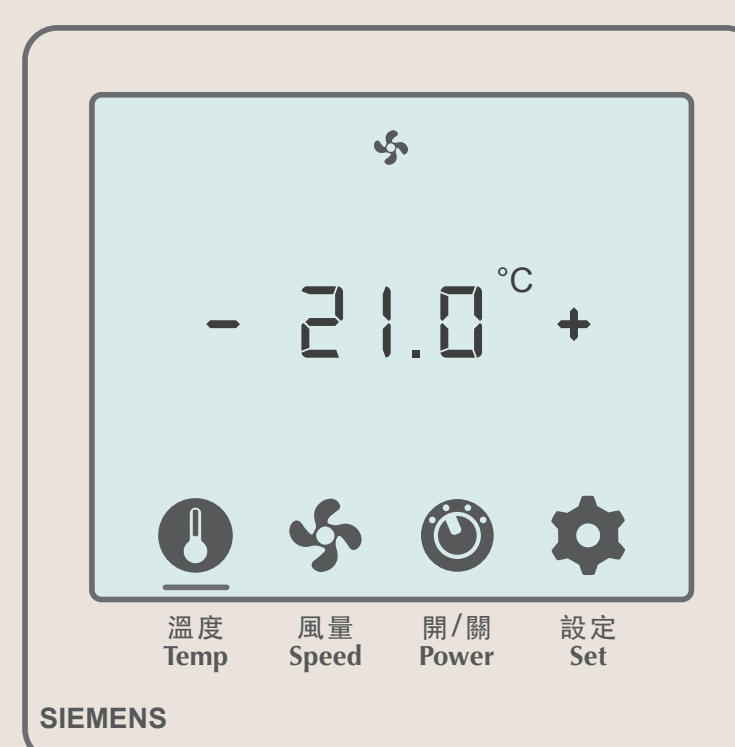

02 The icon will be underlined and temperature can now be adjusted