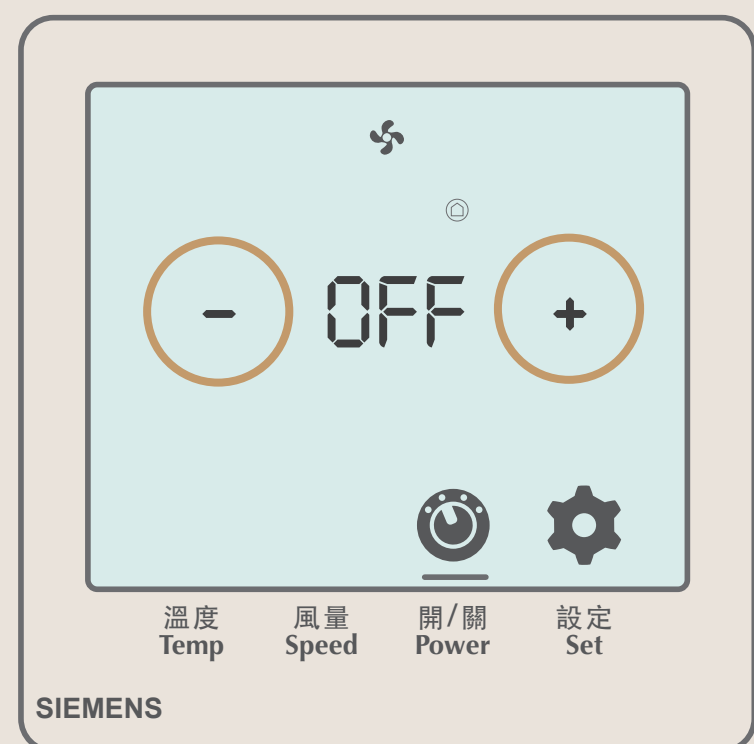

04 Tap either “+” or “-” to switch Off the air-conditioner