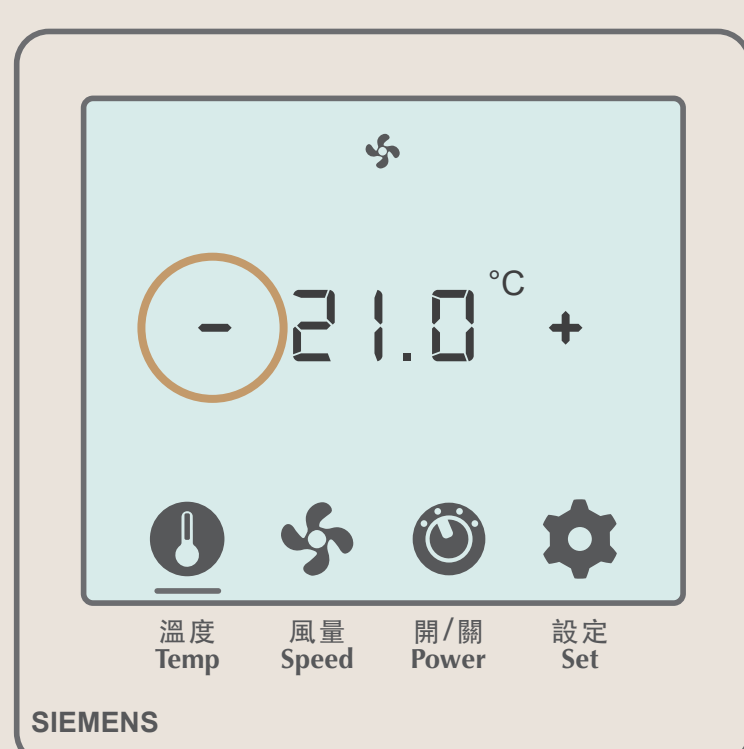

## Temperature adjustment

No heating function

**01** Tap the thermometer icon

**02** The icon will be underlined and temperature can now be adjusted

**03** Tap “-” to lower the temperature

**04** Tap “+” to increase the temperature (maximum temperature 26°)