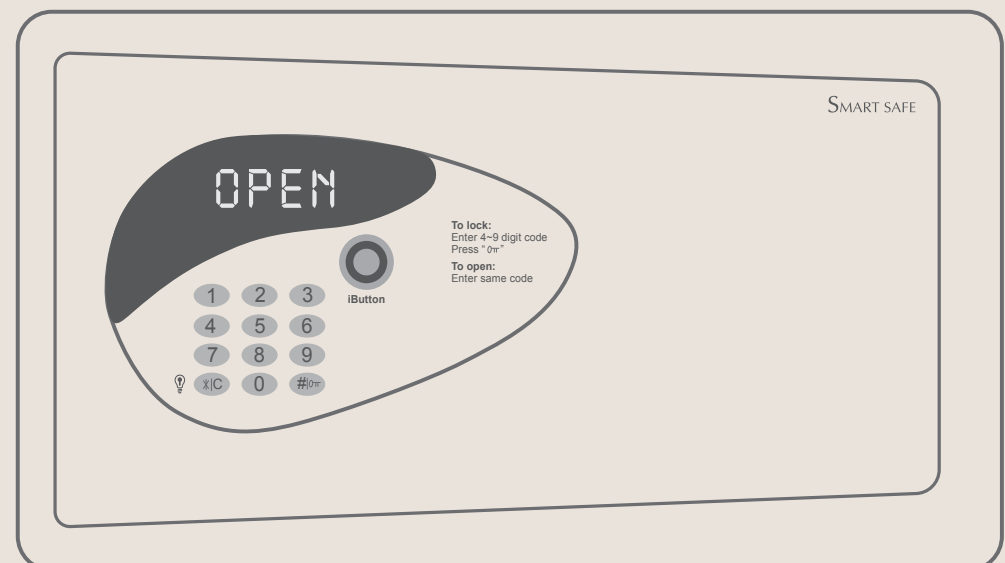

02 The door of the safe will pop open automatically