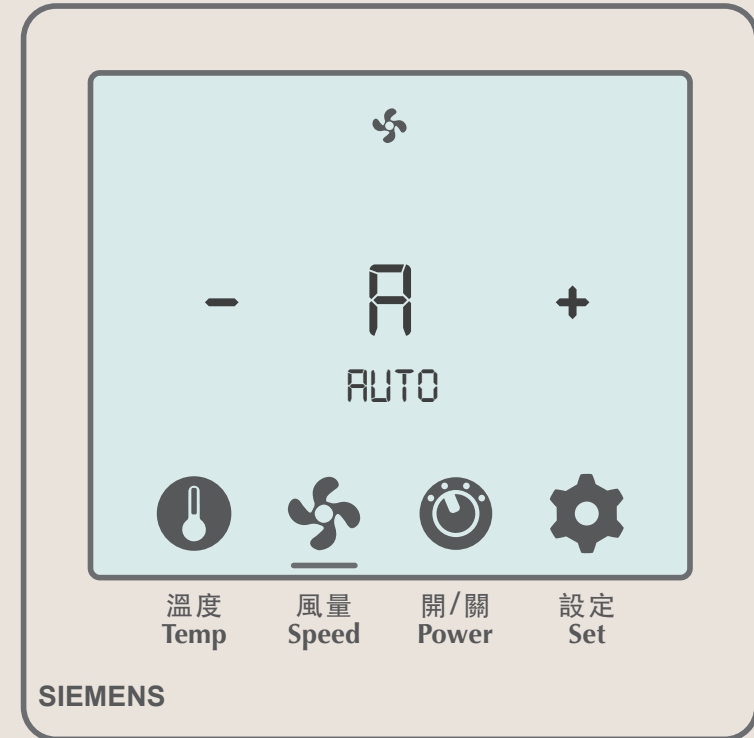

02 The icon will be underlined and air flow can now be adjusted