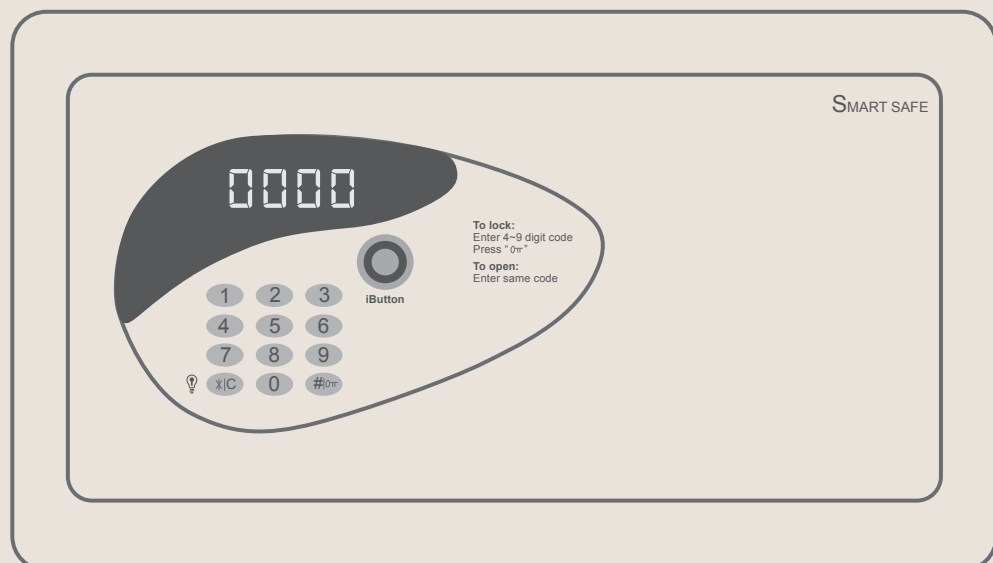

AirPlay

01 Click Airplay

02 Please follow the step to setting

03

Instructions for Using the Safe

Safe Panel

Using the Safe

01 Enter the default code "0000"
Wait for it to open