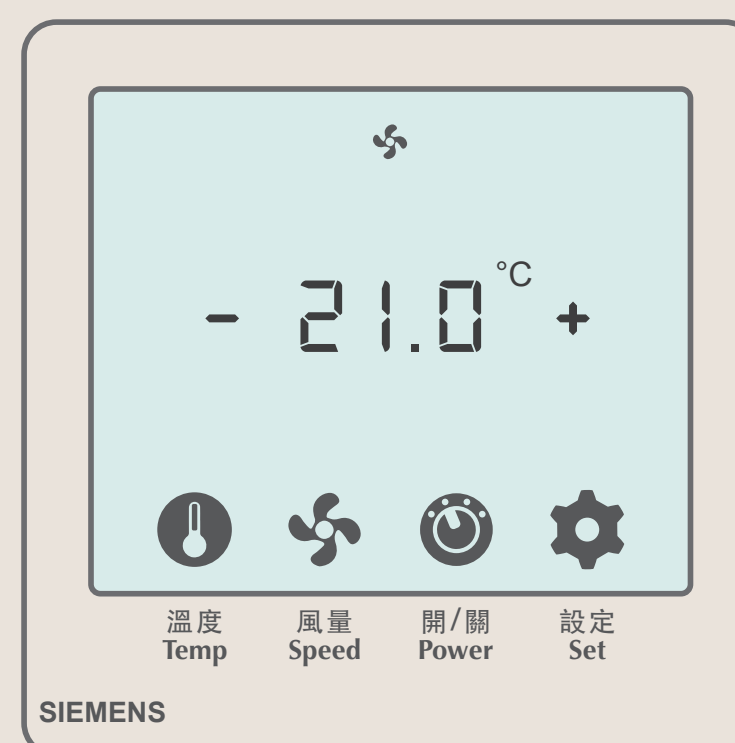

How to switch the panel On/Off

01 Touch the center of the panel, until the screen lights up

02 The panel will enter standby when untouched for 5 seconds

Temperature adjustment

No heating function

01 Tap the thermometer icon