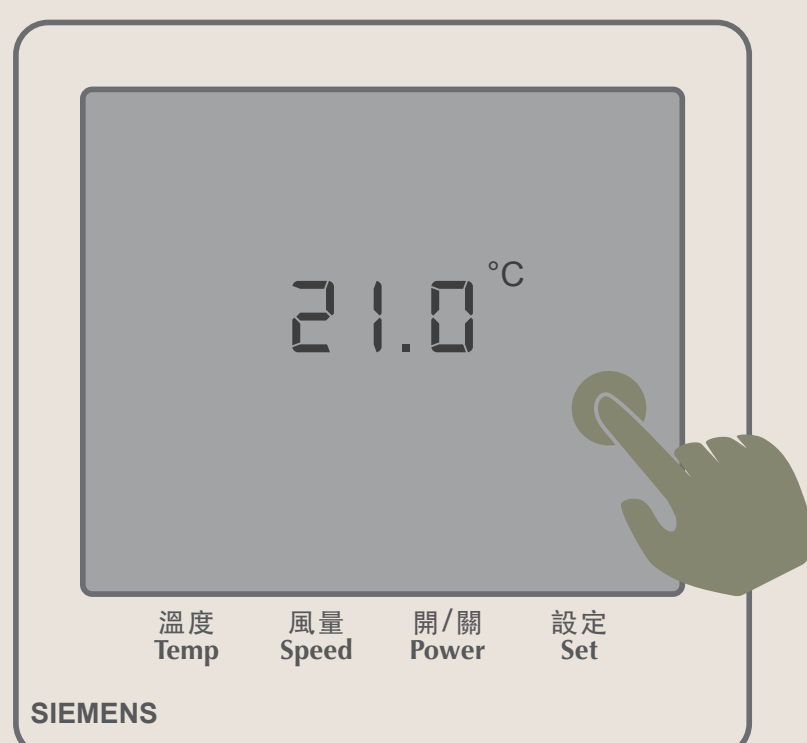

How to switch the panel On/Off

01 Touch the center of the panel, until the screen lights up

02 The panel will enter standby when untouched for 5 seconds

Temperature adjustment

No heating function

01 Tap the thermometer icon