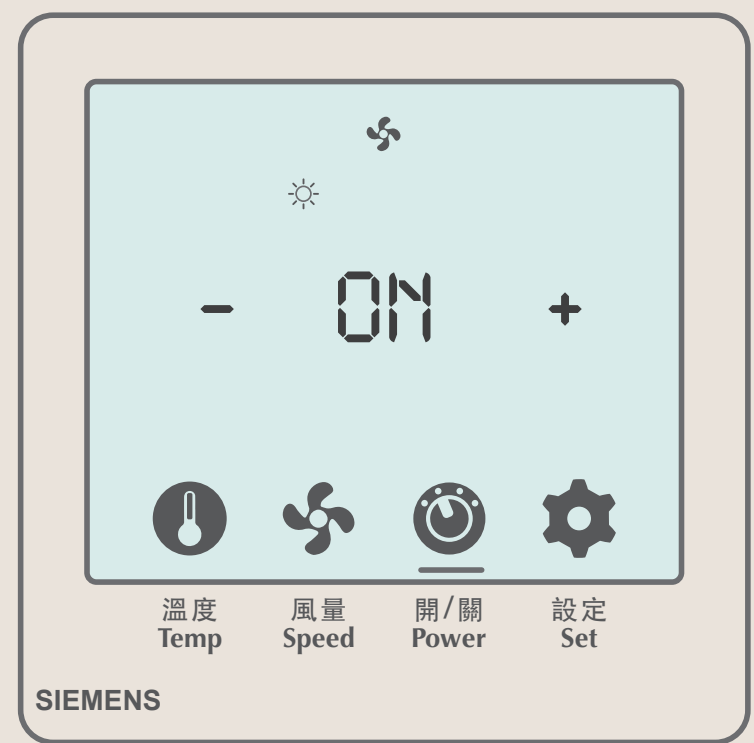

02 The icon will be underlined and the air-conditioner can now be switched On/Off