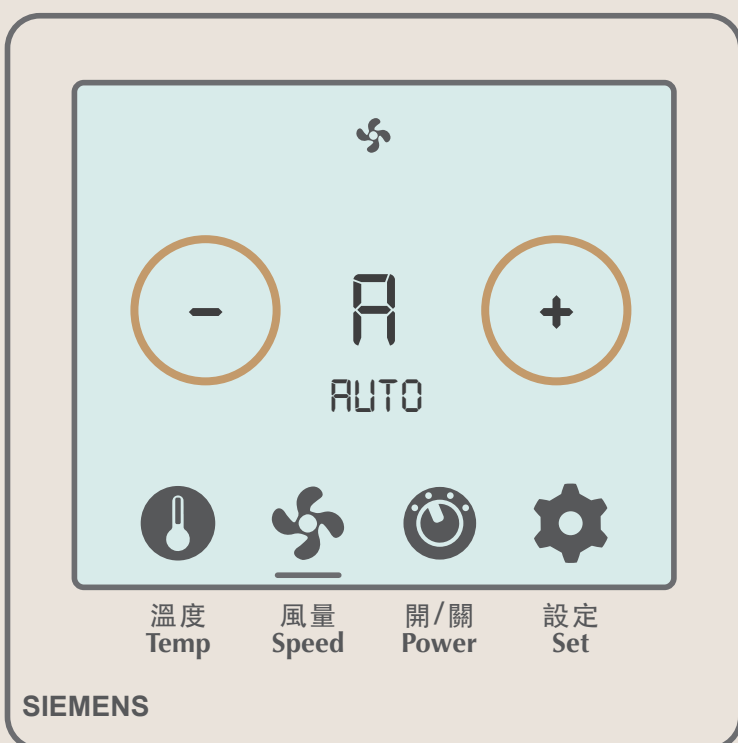

02 The icon will be underlined and temperature can now be adjusted

03 Tap “-” to lower the temperature

04 Tap “+” to increase the temperature (maximum temperature 26°)

Air flow adjustment

01 Tap the air flow icon

02 The icon will be underlined and air flow can now be adjusted

03 Tap “+” and “-” to adjust the air flow

AUTO LOW → HIGH

Switching the air-conditioner On/Off

01 Tap the switch icon

02 The icon will be underlined and the air-conditioner can now be switched On/Off