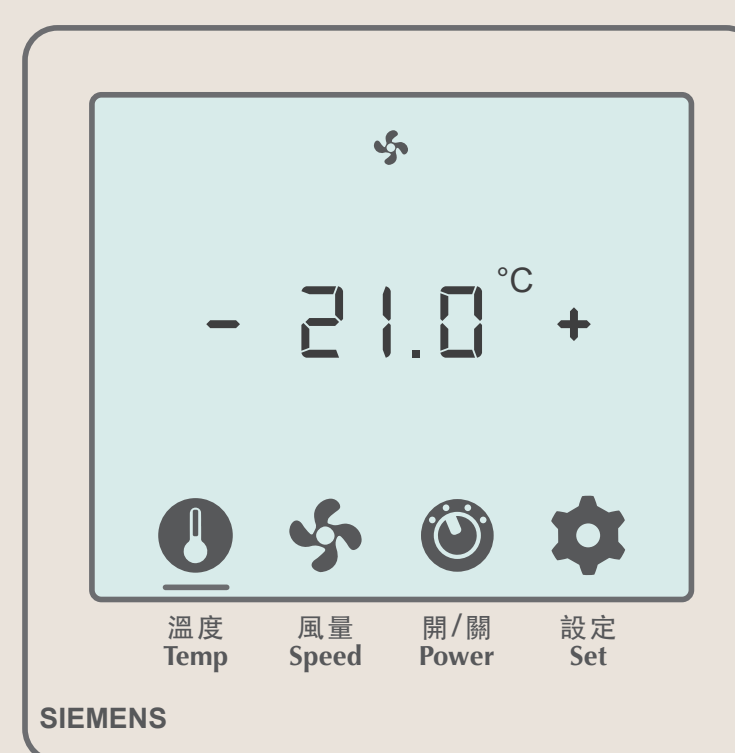

02 The icon will be underlined and temperature can now be adjusted