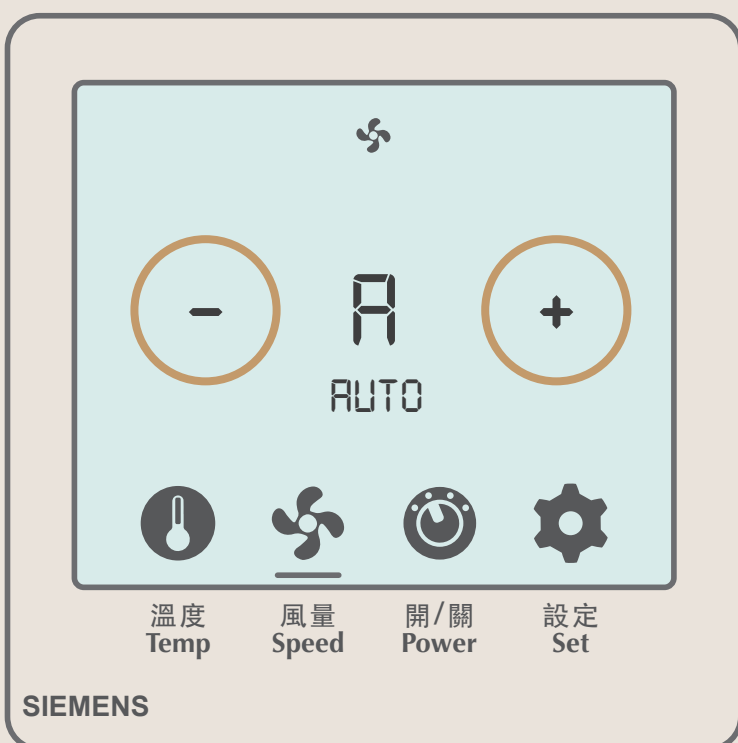

# Air flow adjustment

01 Tap the air flow icon

02 The icon will be underlined and air flow can now be adjusted

03 Tap “+” and “-” to adjust the air flow

AUTO LOW → HIGH