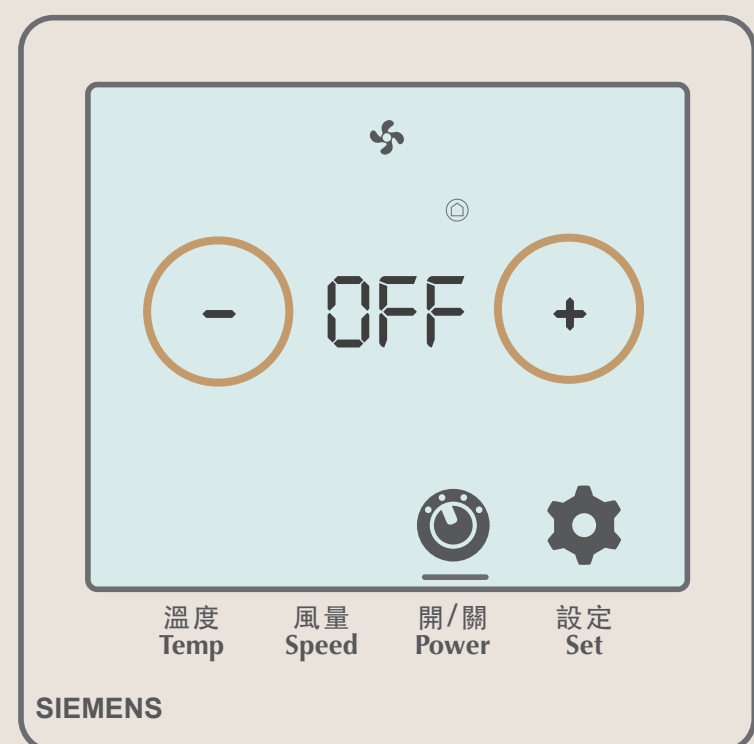

02 The icon will be underlined and air flow can now be adjusted

03 Tap “+” and “-” to adjust the air flow

AUTO LOW → HIGH

Switching the air-conditioner On/Off

01 Tap the switch icon

02 The icon will be underlined and the air-conditioner can now be switched On/Off

03 The temperature and air flow can be adjusted under “ON” status

04 Tap either “+” or “-” to switch Off the air-conditioner

Instructions for Using the TV

- ▶ **TV Channels** *Please refer to the actual TV content
- ▶ **Youtube**
- ▶ **Netflix**
- ▶ **Miracast** (Screen mirroring for Android)
- ▶ **AirPlay** (Screen mirroring for ios)
- ▶ **Free movie** *Please refer to the actual TV content