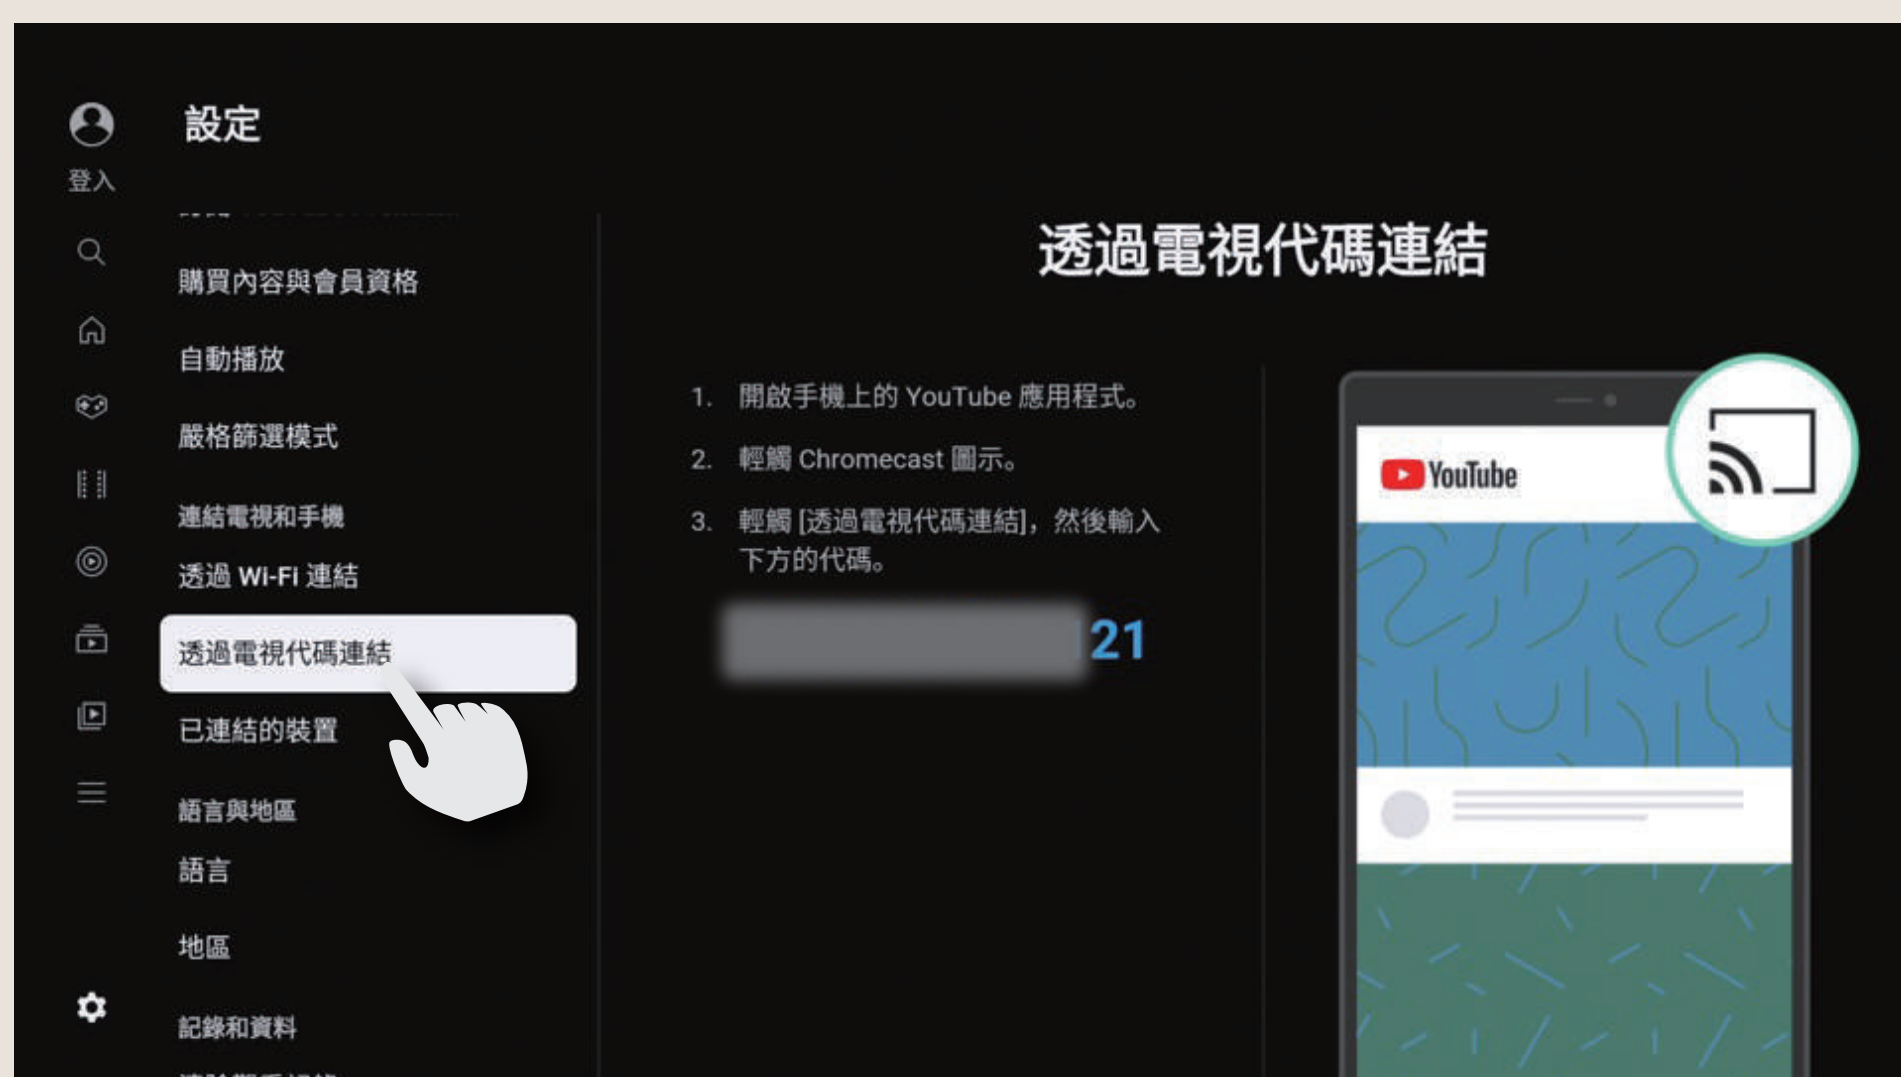

Remote control introduction

YouTube

Connect your devices to watch YouTube on smart TV

01 Click YouTube

02 Go to 「Settings」

03 Find 「Link with TV code」 and follow the step

Netflix

Connect your devices to watch Netflix on smart TV