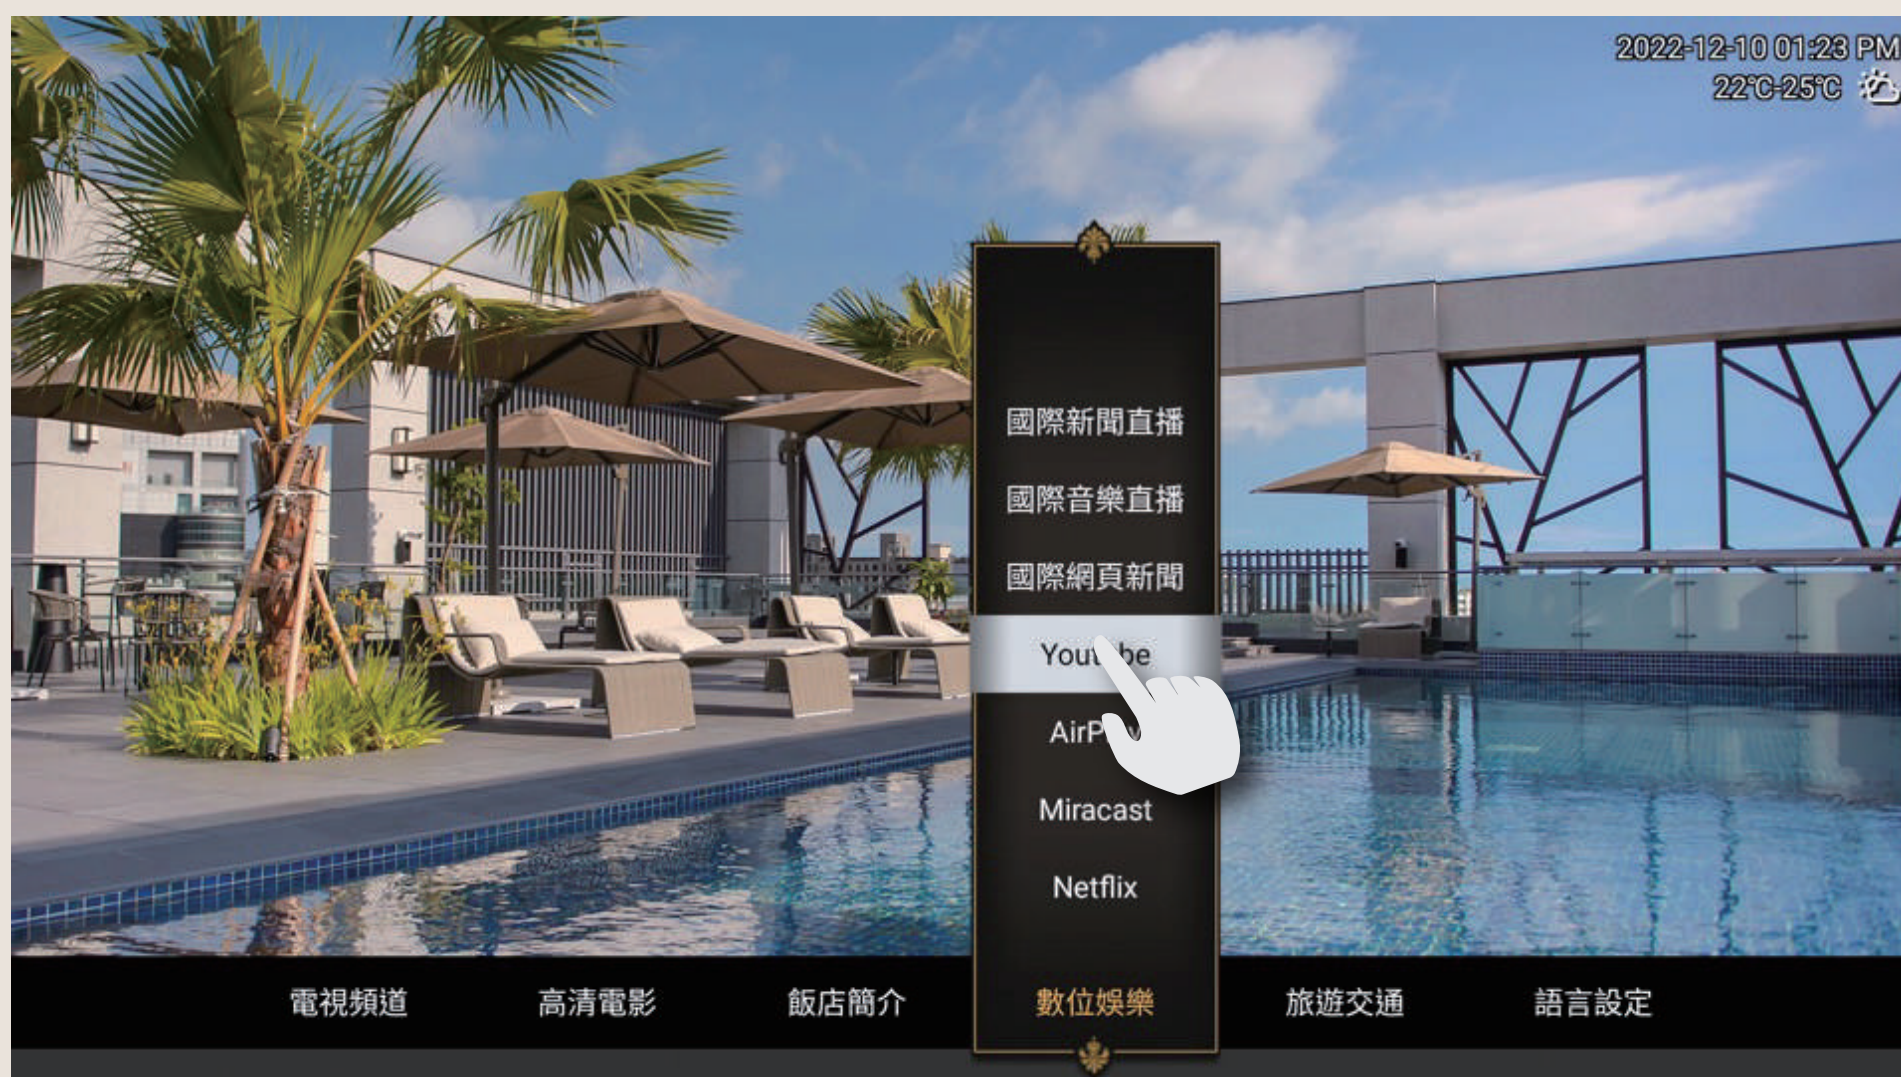

YouTube

Connect your devices to watch YouTube on smart TV

01 Click YouTube