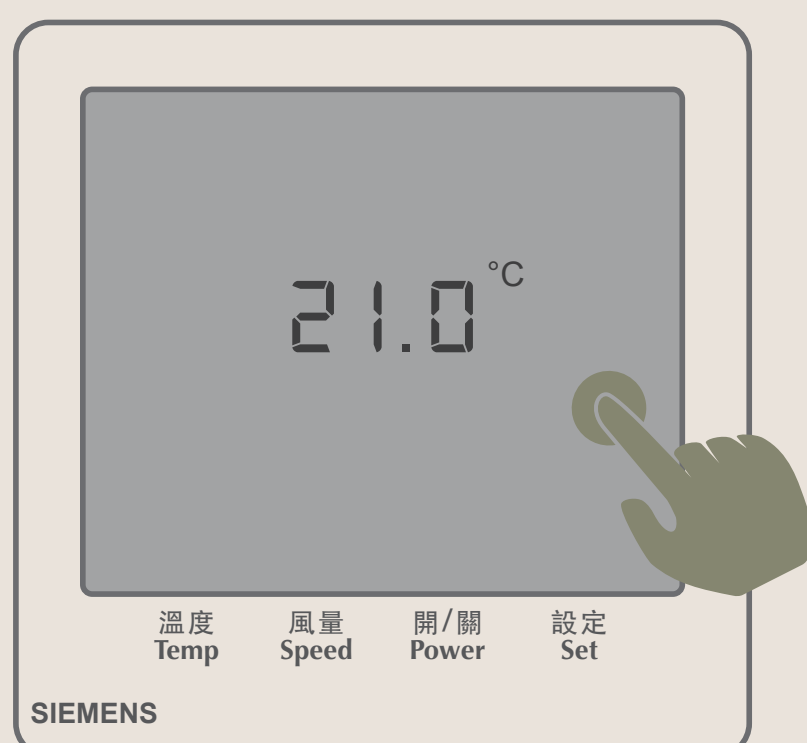

## How to switch the panel On/Off

**01** Touch the center of the panel, until the screen lights up

**02** The panel will enter standby when untouched for 5 seconds