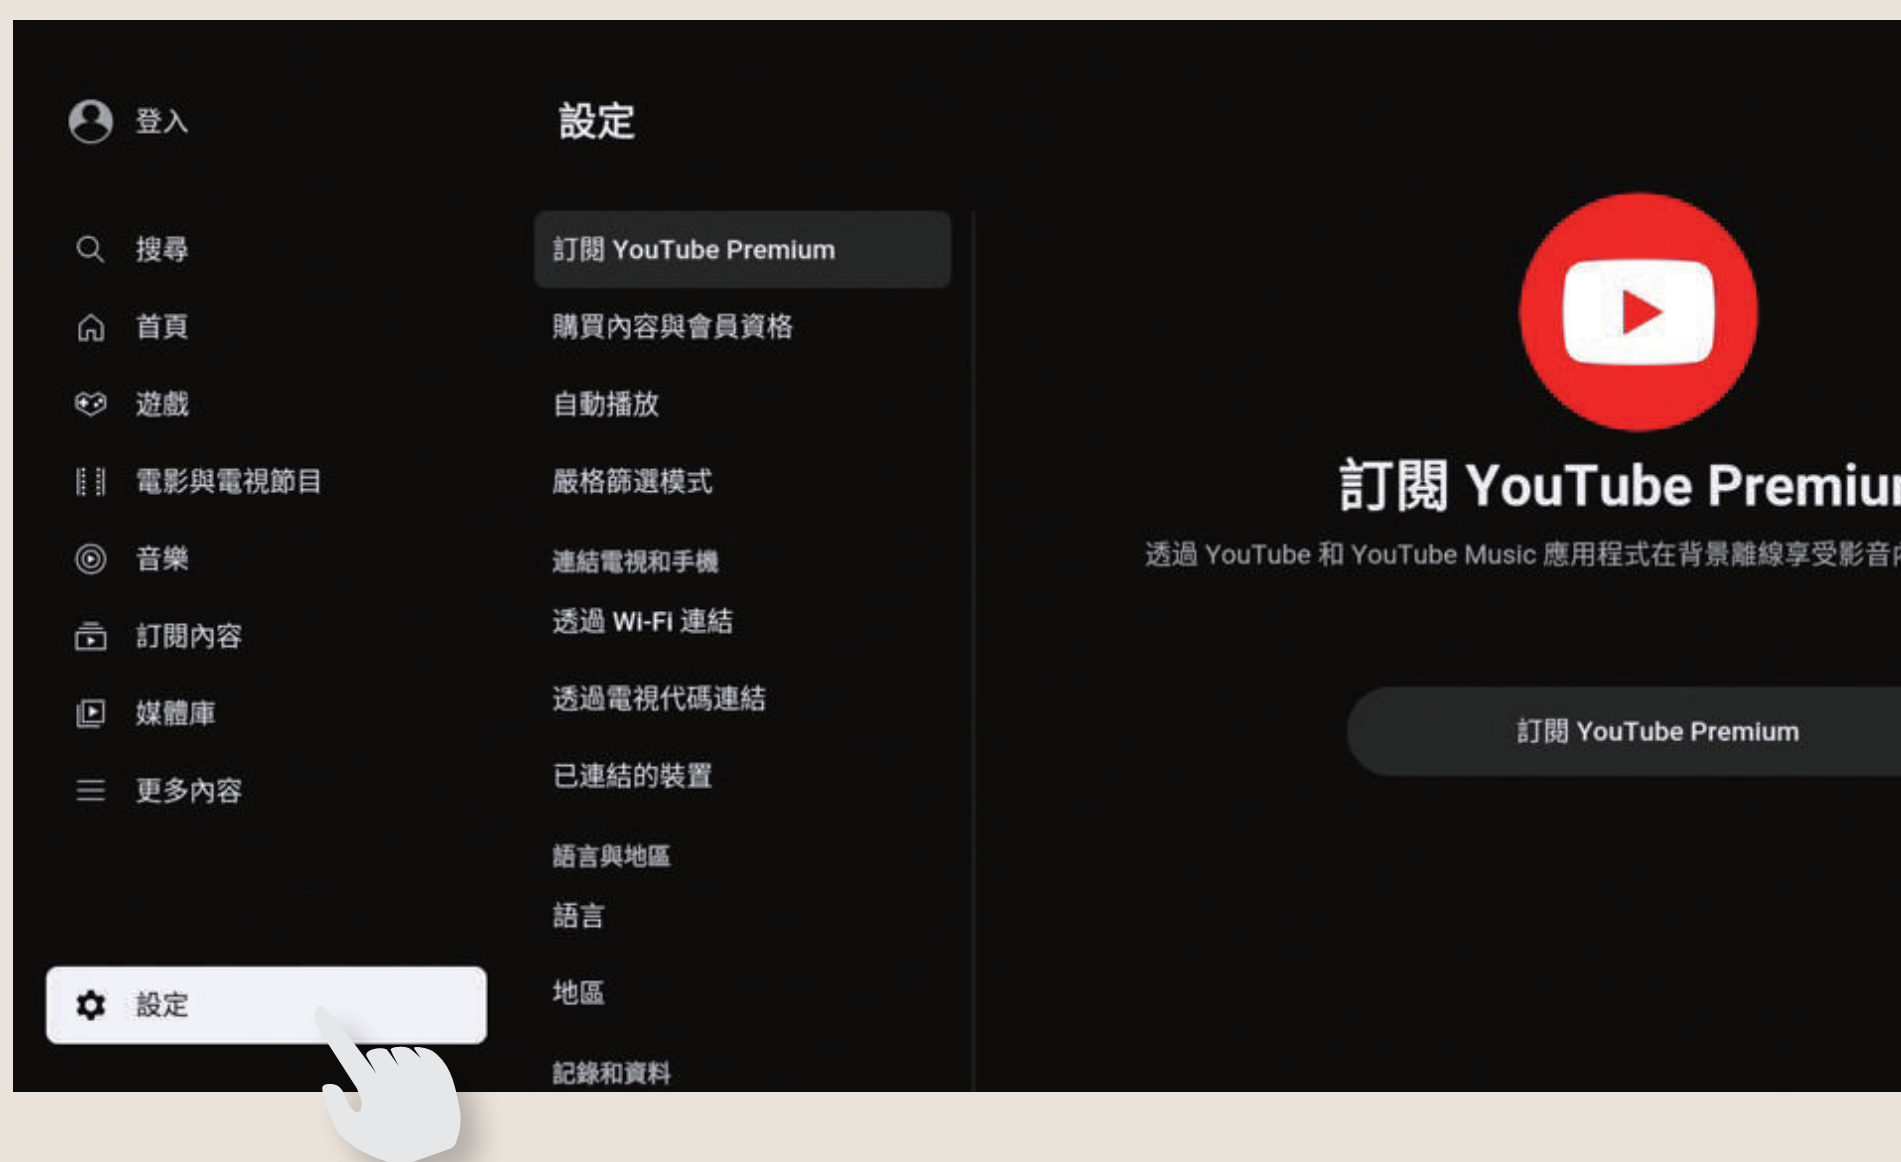

Remote control introduction

YouTube

Connect your devices to watch YouTube on smart TV

01 Click YouTube

02 Go to 「Settings」

03 Find 「Link with TV code」 and follow the step

Netflix

Connect your devices to watch Netflix on smart TV