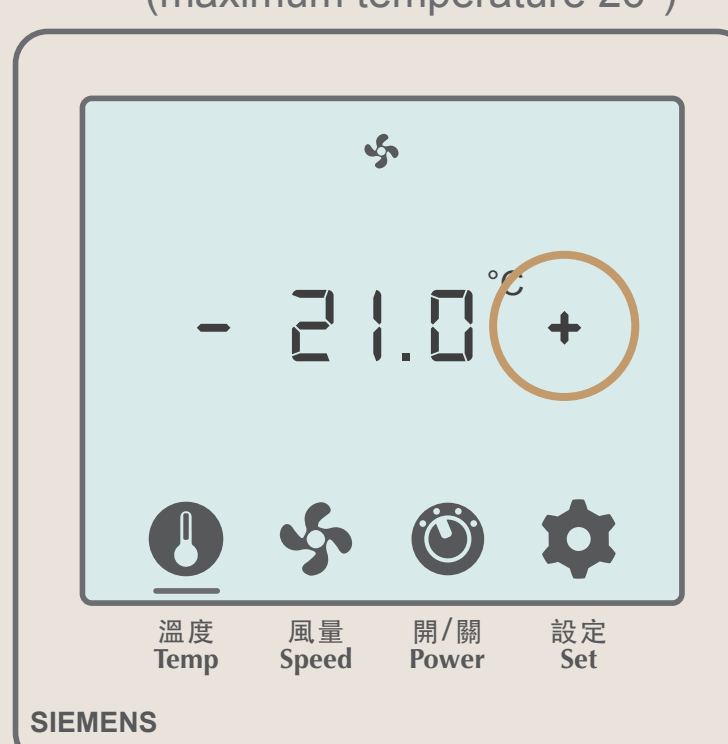

04 Tap “+” to increase the temperature (maximum temperature 26°)