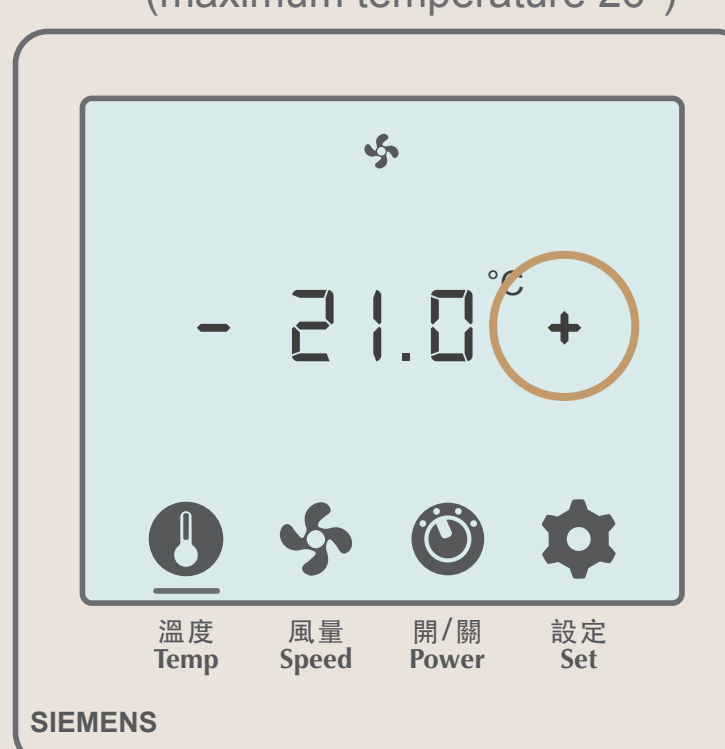

## Temperature adjustment

No heating function

**01** Tap the thermometer icon

**02** The icon will be underlined and temperature can now be adjusted

**03** Tap “-” to lower the temperature

**04** Tap “+” to increase the temperature (maximum temperature 26°)