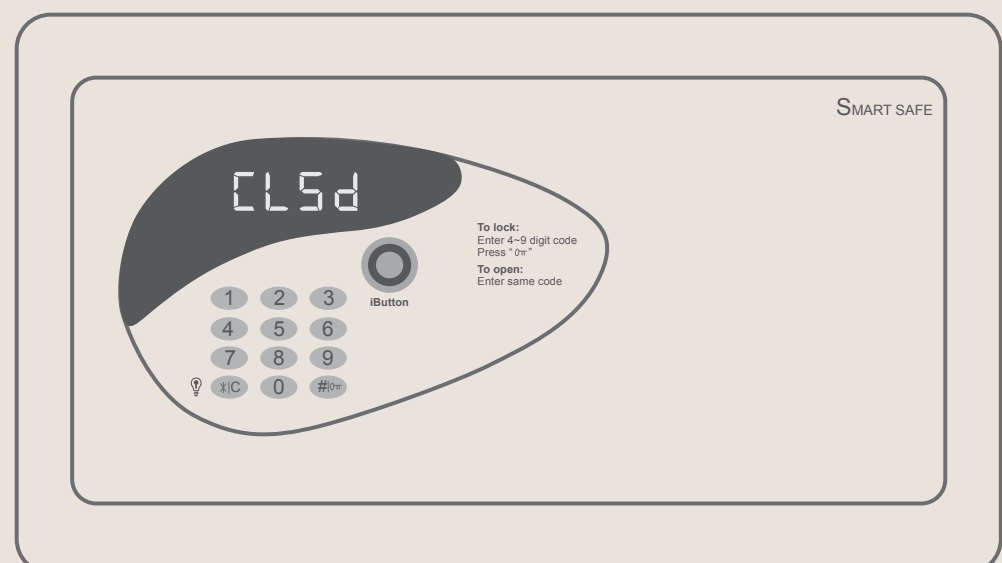

02 The door of the safe will be locked