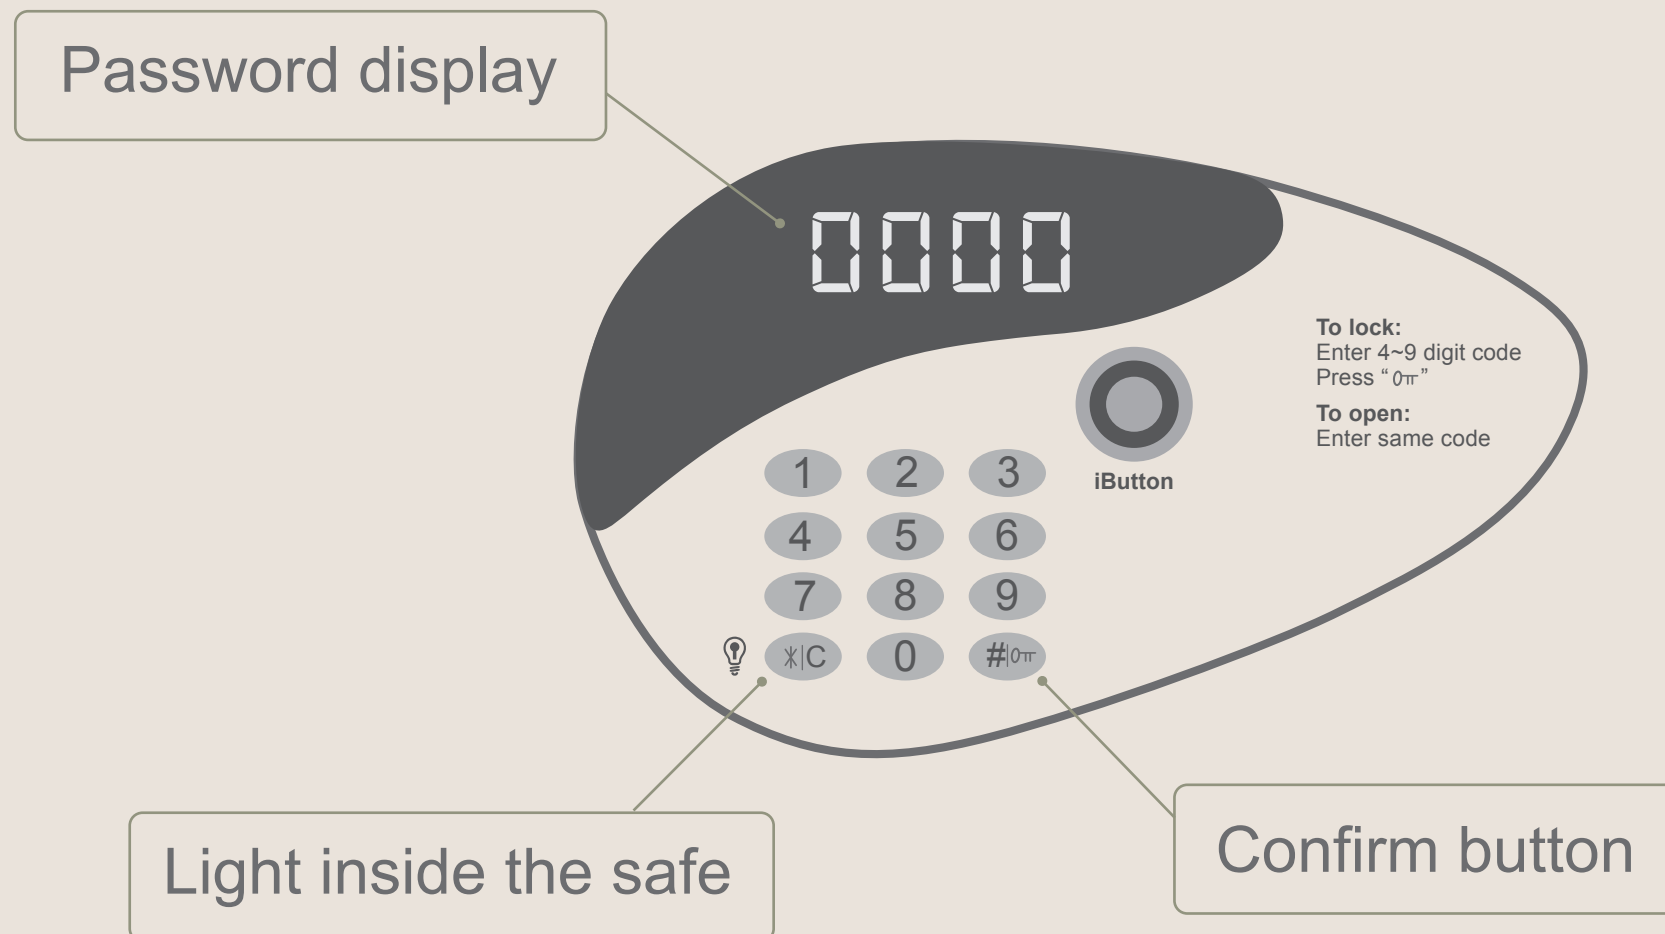

01 Click Netflix

02 Use the phone Sign In to Netflix than follow the step

Miracast

01 Click Miracast

02 Ready for connection

03 Each brand of Android system has its own name and setting block (For example: Samsung)

AirPlay

01 Click Airplay

02 Please follow the step to setting

03

Instructions for Using the Safe

Safe Panel

Using the Safe

01 Enter the default code "0000"
Wait for it to open

02 The door of the safe will pop open automatically

Closing the safe

The door must be held down

01 Enter the code that you set (4 digits)
Press "#/0π" at the bottom-right corner to confirm the code

02 The door of the safe will be locked