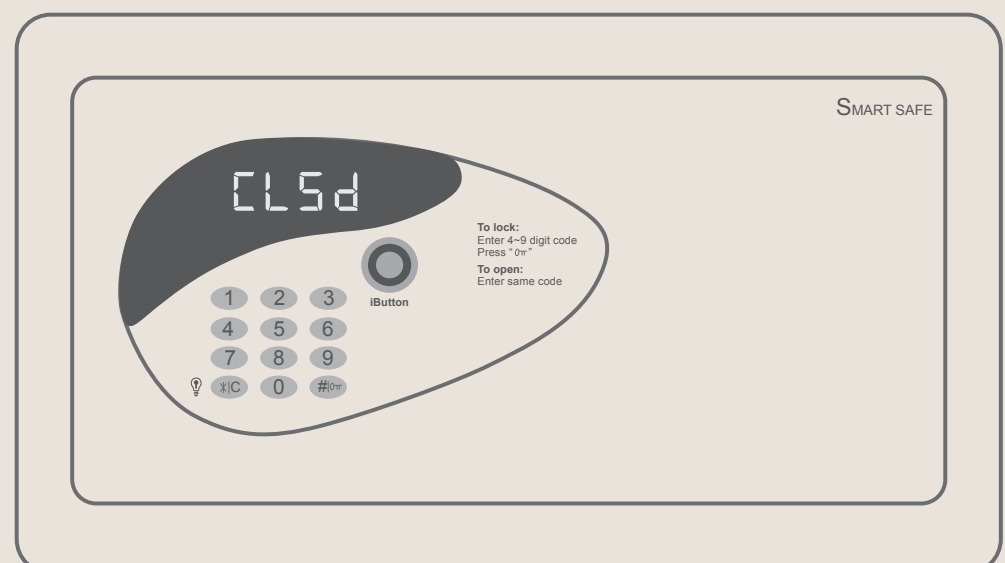

AirPlay

01 Click Airplay

02 Please follow the step to setting

03

Instructions for Using the Safe

Safe Panel

Using the Safe

01 Enter the default code "0000"
Wait for it to open

02 The door of the safe will pop open automatically

Closing the safe

The door must be held down

01 Enter the code that you set (4 digits)
Press "#/0π" at the bottom-right corner to confirm the code

02 The door of the safe will be locked